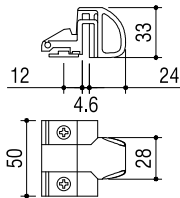

FECHOS BASCULANTES

CIERRES OSCILANTES
SWINGING LOCKS
LOQUETEAU DE SOUFFLET

DIN4650

Fecho em alumínio e nylon para janelas basculantes com aplicação rápida e grande segurança para séries de C.E.

Cierre en aluminio y nylon para ventanas oscilantes con aplicación rápida y gran seguridad. Para series de cámara europea.

Aluminium swinging lock and nylon for swinging windows. Easy assembling system and great security for european chamber series.

Loqueteau de soufflet aluminium et nylon pour profils à Gorge Européenne.