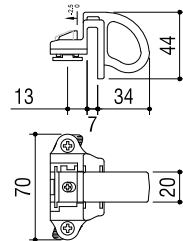

Fecho em zamak para janelas basculantes com aplicação rápida e grande segurança para séries de C.E. **Com regulação.**

Cierre en zamak para ventanas oscilantes con aplicación rápida y gran seguridad. Para series de cámara europea. **Con regulación.**

Zamak swinging lock for swinging windows. Easy assembling system and great security for european chamber series. **With regulation.**

Loqueteau de soufflet zamak pour profils à Gorge Européenne. **Avec réglage.**

6070